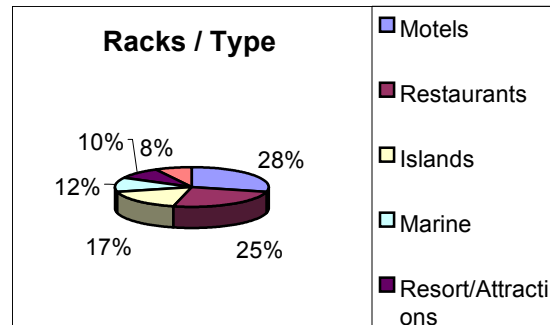

DISTRIBUTION LOCATIONS FOR MINI BROCHURES MAR 2009

ERIE, OTTAWA & LORAIN , CUY. CTYS. including the Lake Erie

Sandusky

All American Best Value Inn/
Roadhouse 250/2
Best Western Motel /
Perkins Restaurant
Bob Evans Restaurant
Comfort Inn Rts. 250 & 2
Comfort Inn, Maingate
Comfort Suites
Great Wolf Lodge
Holiday Inn

Other Locations

All American Inn, Norwalk
Bob Evan's, Norwalk
Red Roof Inn, 250 Near Turnpike
Super 8 Motel, 250 Near Turnpike

Huron

Brutus Bar & Grill
Costa Azul Mex Restaurant
I-5's Bar & Grille
Microtel Motel
Sawmill Creek Resort

North Olmsted

Sikora Family Dentistry

Bay Village

Java Bay

Lakewood

Reagle Beagle Hair Salon
Dr Massey's Podiatrist.

Erie Islands

BayShore Resort
Grand Islander Hotel
Island Bike Rental
Islander Inn
Perry Holiday Hotel
Perry's Cave
Put-in-Bay Resort
Saunders Resort & Golf Course
Tipper's Restaurant

Vermilion

Chamber of Commerce
Holiday Inn Motel
Red Clay Restaurant

Avon Lake

John Christ Winery, Walker Rd.
BW3, Walker Rd.

Catawba/Port Clinton/Marblehead

Bassett's IGA
Bergman's Orchard Rt 269
Bergman's Orchard Rt 53
Big Boppers Restaurant
Cedar Lanes Campground
Community Market
Fisherman's Wharf
Holiday Inn Express 53/163
Jet Express
Kelleys Island Ferry Boat Lines
Kroger's Food Store
Lakeland Motel
Miller Ferry Dock
Our Guest Inn
Prehistoric Forest & Mystery Hill
Super 8 Motel
WalMart
Midway Restaurant

For More Information, Contact K-Link, Inc. 440-823-8361 or visit our web site: <http://www.tera-link.com>