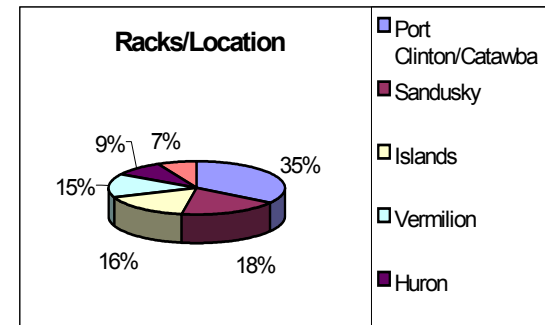

North Olmsted

Sikora Family Dentistry

Bay Village

Java Bay

Lakewood

Reagle Beagle Hair Salon
Dr Massey's Podiatrist.

Erie Islands

BayShore Resort
Grand Islander Hotel
Island Bike Rental
Islander Inn
Perry Holiday Hotel
Perry's Cave
Put-in-Bay Resort
Saunders Resort & Golf Course
Tipper's Restaurant

Vermilion

Chamber of Commerce
Holiday Inn Motel
Red Clay Restaurant

Avon Lake

John Christ Winery, Walker Rd.
BW3, Walker Rd.

Catawba/Port Clinton/Marblehead

Bassett's IGA
Bergman's Orchard Rt 269
Bergman's Orchard Rt 53
Big Boppers Restaurant
Cedar Lanes Campground
Community Market
Fisherman's Wharf
Holiday Inn Express 53/163
Jet Express
Kelleys Island Ferry Boat Lines
Kroger's Food Store
Lakeland Motel
Miller Ferry Dock
Our Guest Inn
Prehistoric Forest & Mystery Hill
Super 8 Motel
WalMart
Midway Restaurant